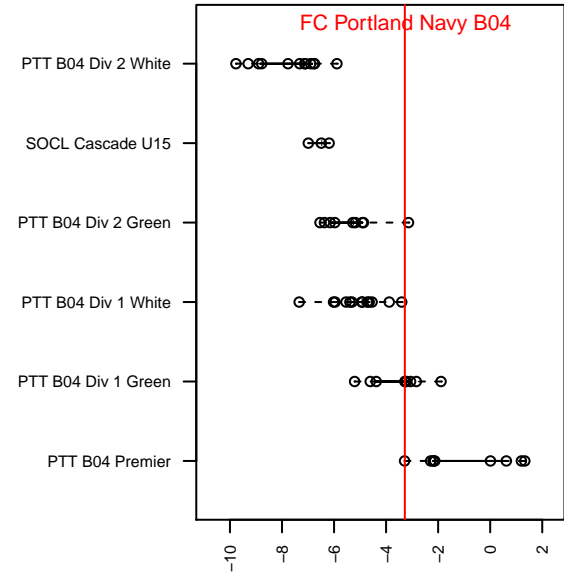

**attack and defense rating
relative to others at age
and all opponents in last 13 months**